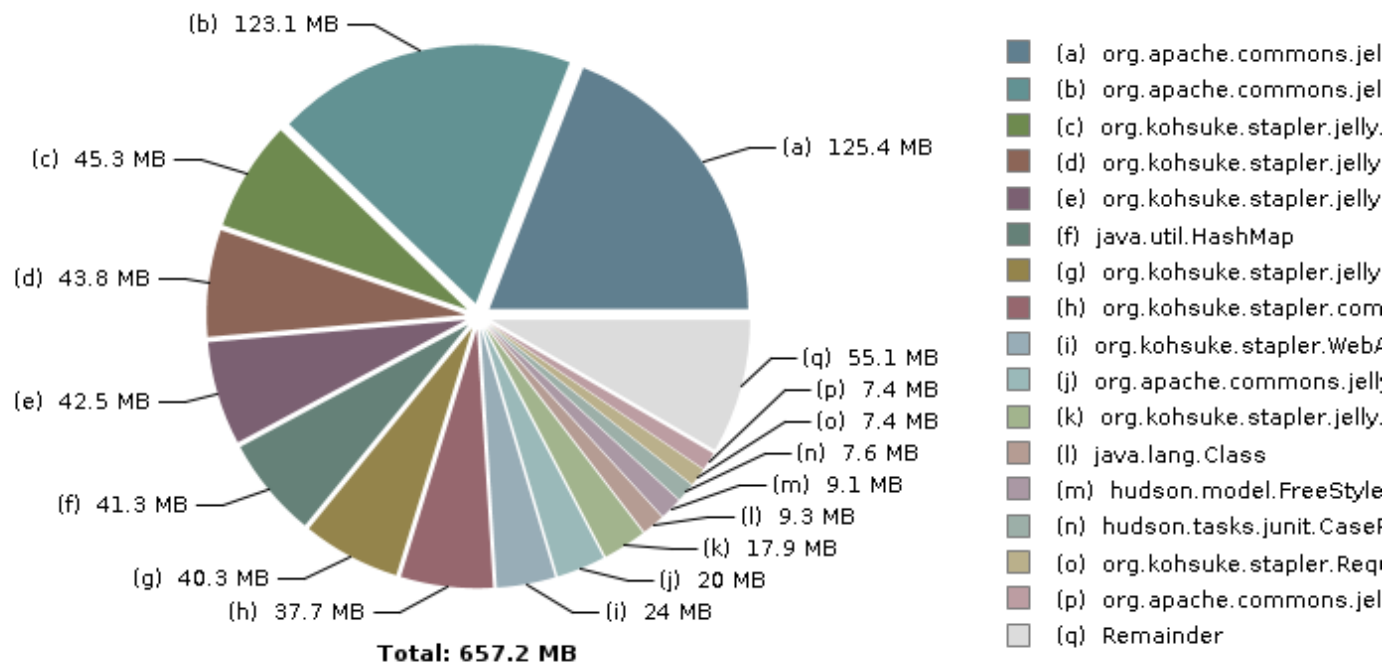

[Top Consumers](#)

Top Consumers

▼ Biggest Objects (Overview)

► Biggest Objects

▼ Biggest Top-Level Dominator Classes (Overview)

▼ Biggest Top-Level Dominator Classes

Label	Number of Objects	Used Heap Size	Retained Heap Size	Retained Heap, %
org.apache.commons.jelly.tags.core.CoreTagLibrary\$2	8,734	628,848	131,496,816	19.08%
org.apache.commons.jelly.JellyContext	57,299	2,291,960	129,077,152	18.73%
org.kohsuke.stapler.jelly.groovy.JellyBuilder	4,637	259,672	47,483,984	6.89%
org.kohsuke.stapler.jelly.ReallyStaticTagLibrary\$1	5,544	399,168	45,914,568	6.66%
org.kohsuke.stapler.jelly.CustomTagLibrary	1,375	55,000	44,559,600	6.47%
java.util.HashMap	51,475	2,059,000	43,352,952	6.29%
org.kohsuke.stapler.jelly.JellyClassTearOff	5	120	42,230,840	6.13%
org.kohsuke.stapler.compression.FilterServletOutputStream	4,811	76,976	39,527,512	5.74%
org.kohsuke.stapler.WebApp	1	48	25,143,816	3.65%
org.apache.commons.jelly.impl.ScriptBlock	2,897	46,352	20,953,168	3.04%
org.kohsuke.stapler.jelly.CustomTagLibrary\$1	3,713	297,040	18,805,800	2.73%
java.lang.Class	5,786	54,552	9,724,944	1.41%
hudson.model.FreeStyleBuild	4,337	485,744	9,580,000	1.39%
hudson.tasks.junit.CaseResult	30,877	1,729,112	7,998,520	1.16%
org.kohsuke.stapler.RequestImpl	4,776	229,248	7,765,728	1.13%
org.apache.commons.jelly.impl.TagScript	4,227	304,344	7,742,816	1.12%
Σ Total: 16 entries	190,494	8,917,184	631,358,216	