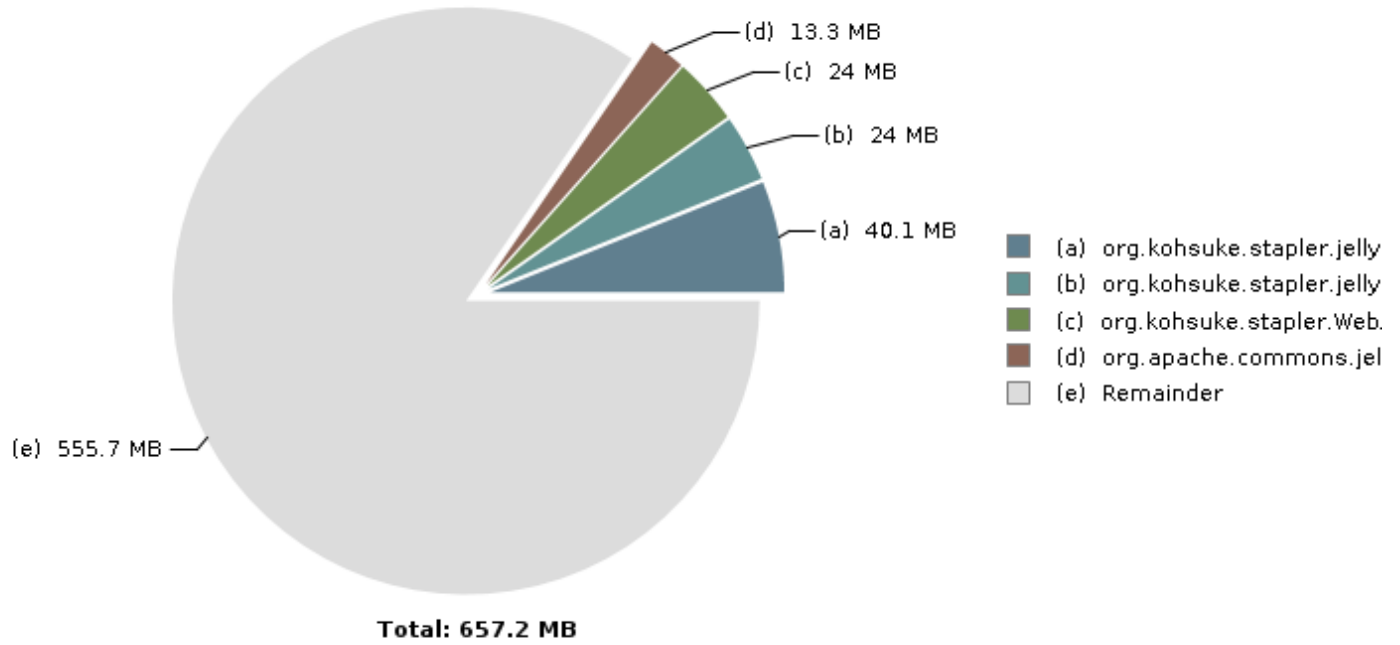

[Top Consumers](#)

Top Consumers

▼ Biggest Objects (Overview)

► Biggest Objects

▼ Biggest Top-Level Dominator Classes (Overview)

▼ Biggest Top-Level Dominator Classes

Label	Number of Objects	Used Heap Size	Retained Heap Size	Retained Heap, %
org.apache.commons.jelly.tags.core.CoreTagLibrary\$2	8,734	628,848	131,496,816	19.08%
org.apache.commons.jelly.JellyContext	57,299	2,291,960	129,077,152	18.73%
org.kohsuke.stapler.jelly.groovy.JellyBuilder	4,637	259,672	47,483,984	6.89%
org.kohsuke.stapler.jelly.ReallyStaticTagLibrary\$1	5,544	399,168	45,914,568	6.66%
org.kohsuke.stapler.jelly.CustomTagLibrary	1,375	55,000	44,559,600	6.47%
java.util.HashMap	51,475	2,059,000	43,352,952	6.29%
org.kohsuke.stapler.jelly.JellyClassTearOff	5	120	42,230,840	6.13%
org.kohsuke.stapler.compression.FilterServletOutputStream	4,811	76,976	39,527,512	5.74%
org.kohsuke.stapler.WebApp	1	48	25,143,816	3.65%
org.apache.commons.jelly.impl.ScriptBlock	2,897	46,352	20,953,168	3.04%
org.kohsuke.stapler.jelly.CustomTagLibrary\$1	3,713	297,040	18,805,800	2.73%
java.lang.Class	5,786	54,552	9,724,944	1.41%
hudson.model.FreeStyleBuild	4,337	485,744	9,580,000	1.39%
hudson.tasks.junit.CaseResult	30,877	1,729,112	7,998,520	1.16%
org.kohsuke.stapler.RequestImpl	4,776	229,248	7,765,728	1.13%
org.apache.commons.jelly.impl.TagScript	4,227	304,344	7,742,816	1.12%
Σ Total: 16 entries	190,494	8,917,184	631,358,216	