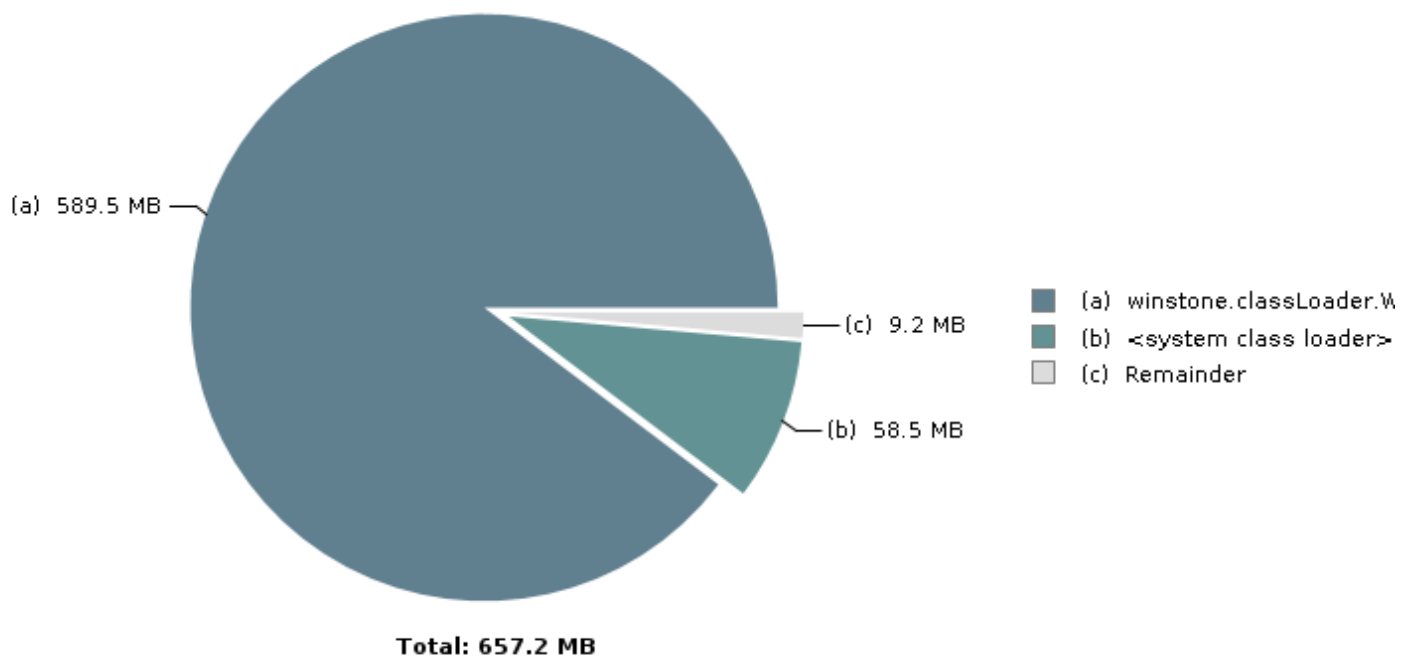

▼ Biggest Top-Level Dominator Classes

Label	Number of Objects	Used Heap Size	Retained Heap Size	Retained Heap, %
org.apache.commons.jelly.tags.core.CoreTagLibrary$2	8,734	628,848	131,496,816	19.08%
org.apache.commons.jelly.JellyContext	57,299	2,291,960	129,077,152	18.73%
org.kohsuke.stapler.jelly.groovy.JellyBuilder	4,637	259,672	47,483,984	6.89%
org.kohsuke.stapler.jelly.ReallyStaticTagLibrary$1	5,544	399,168	45,914,568	6.66%
org.kohsuke.stapler.jelly.CustomTagLibrary	1,375	55,000	44,559,600	6.47%
java.util.HashMap	51,475	2,059,000	43,352,952	6.29%
org.kohsuke.stapler.jelly.JellyClassTearOff	5	120	42,230,840	6.13%
org.kohsuke.stapler.compression.FilterServletOutputStream	4,811	76,976	39,527,512	5.74%
org.kohsuke.stapler.WebApp	1	48	25,143,816	3.65%
org.apache.commons.jelly.impl.ScriptBlock	2,897	46,352	20,953,168	3.04%
org.kohsuke.stapler.jelly.CustomTagLibrary$1	3,713	297,040	18,805,800	2.73%
java.lang.Class	5,786	54,552	9,724,944	1.41%
hudson.model.FreeStyleBuild	4,337	485,744	9,580,000	1.39%
hudson.tasks.junit.CaseResult	30,877	1,729,112	7,998,520	1.16%
org.kohsuke.stapler.RequestImpl	4,776	229,248	7,765,728	1.13%
org.apache.commons.jelly.impl.TagScript	4,227	304,344	7,742,816	1.12%
Σ Total: 16 entries	190,494	8,917,184	631,358,216	

▼ Biggest Top-Level Dominator Class Loaders (Overview)

► Biggest Top-Level Dominator Class Loaders